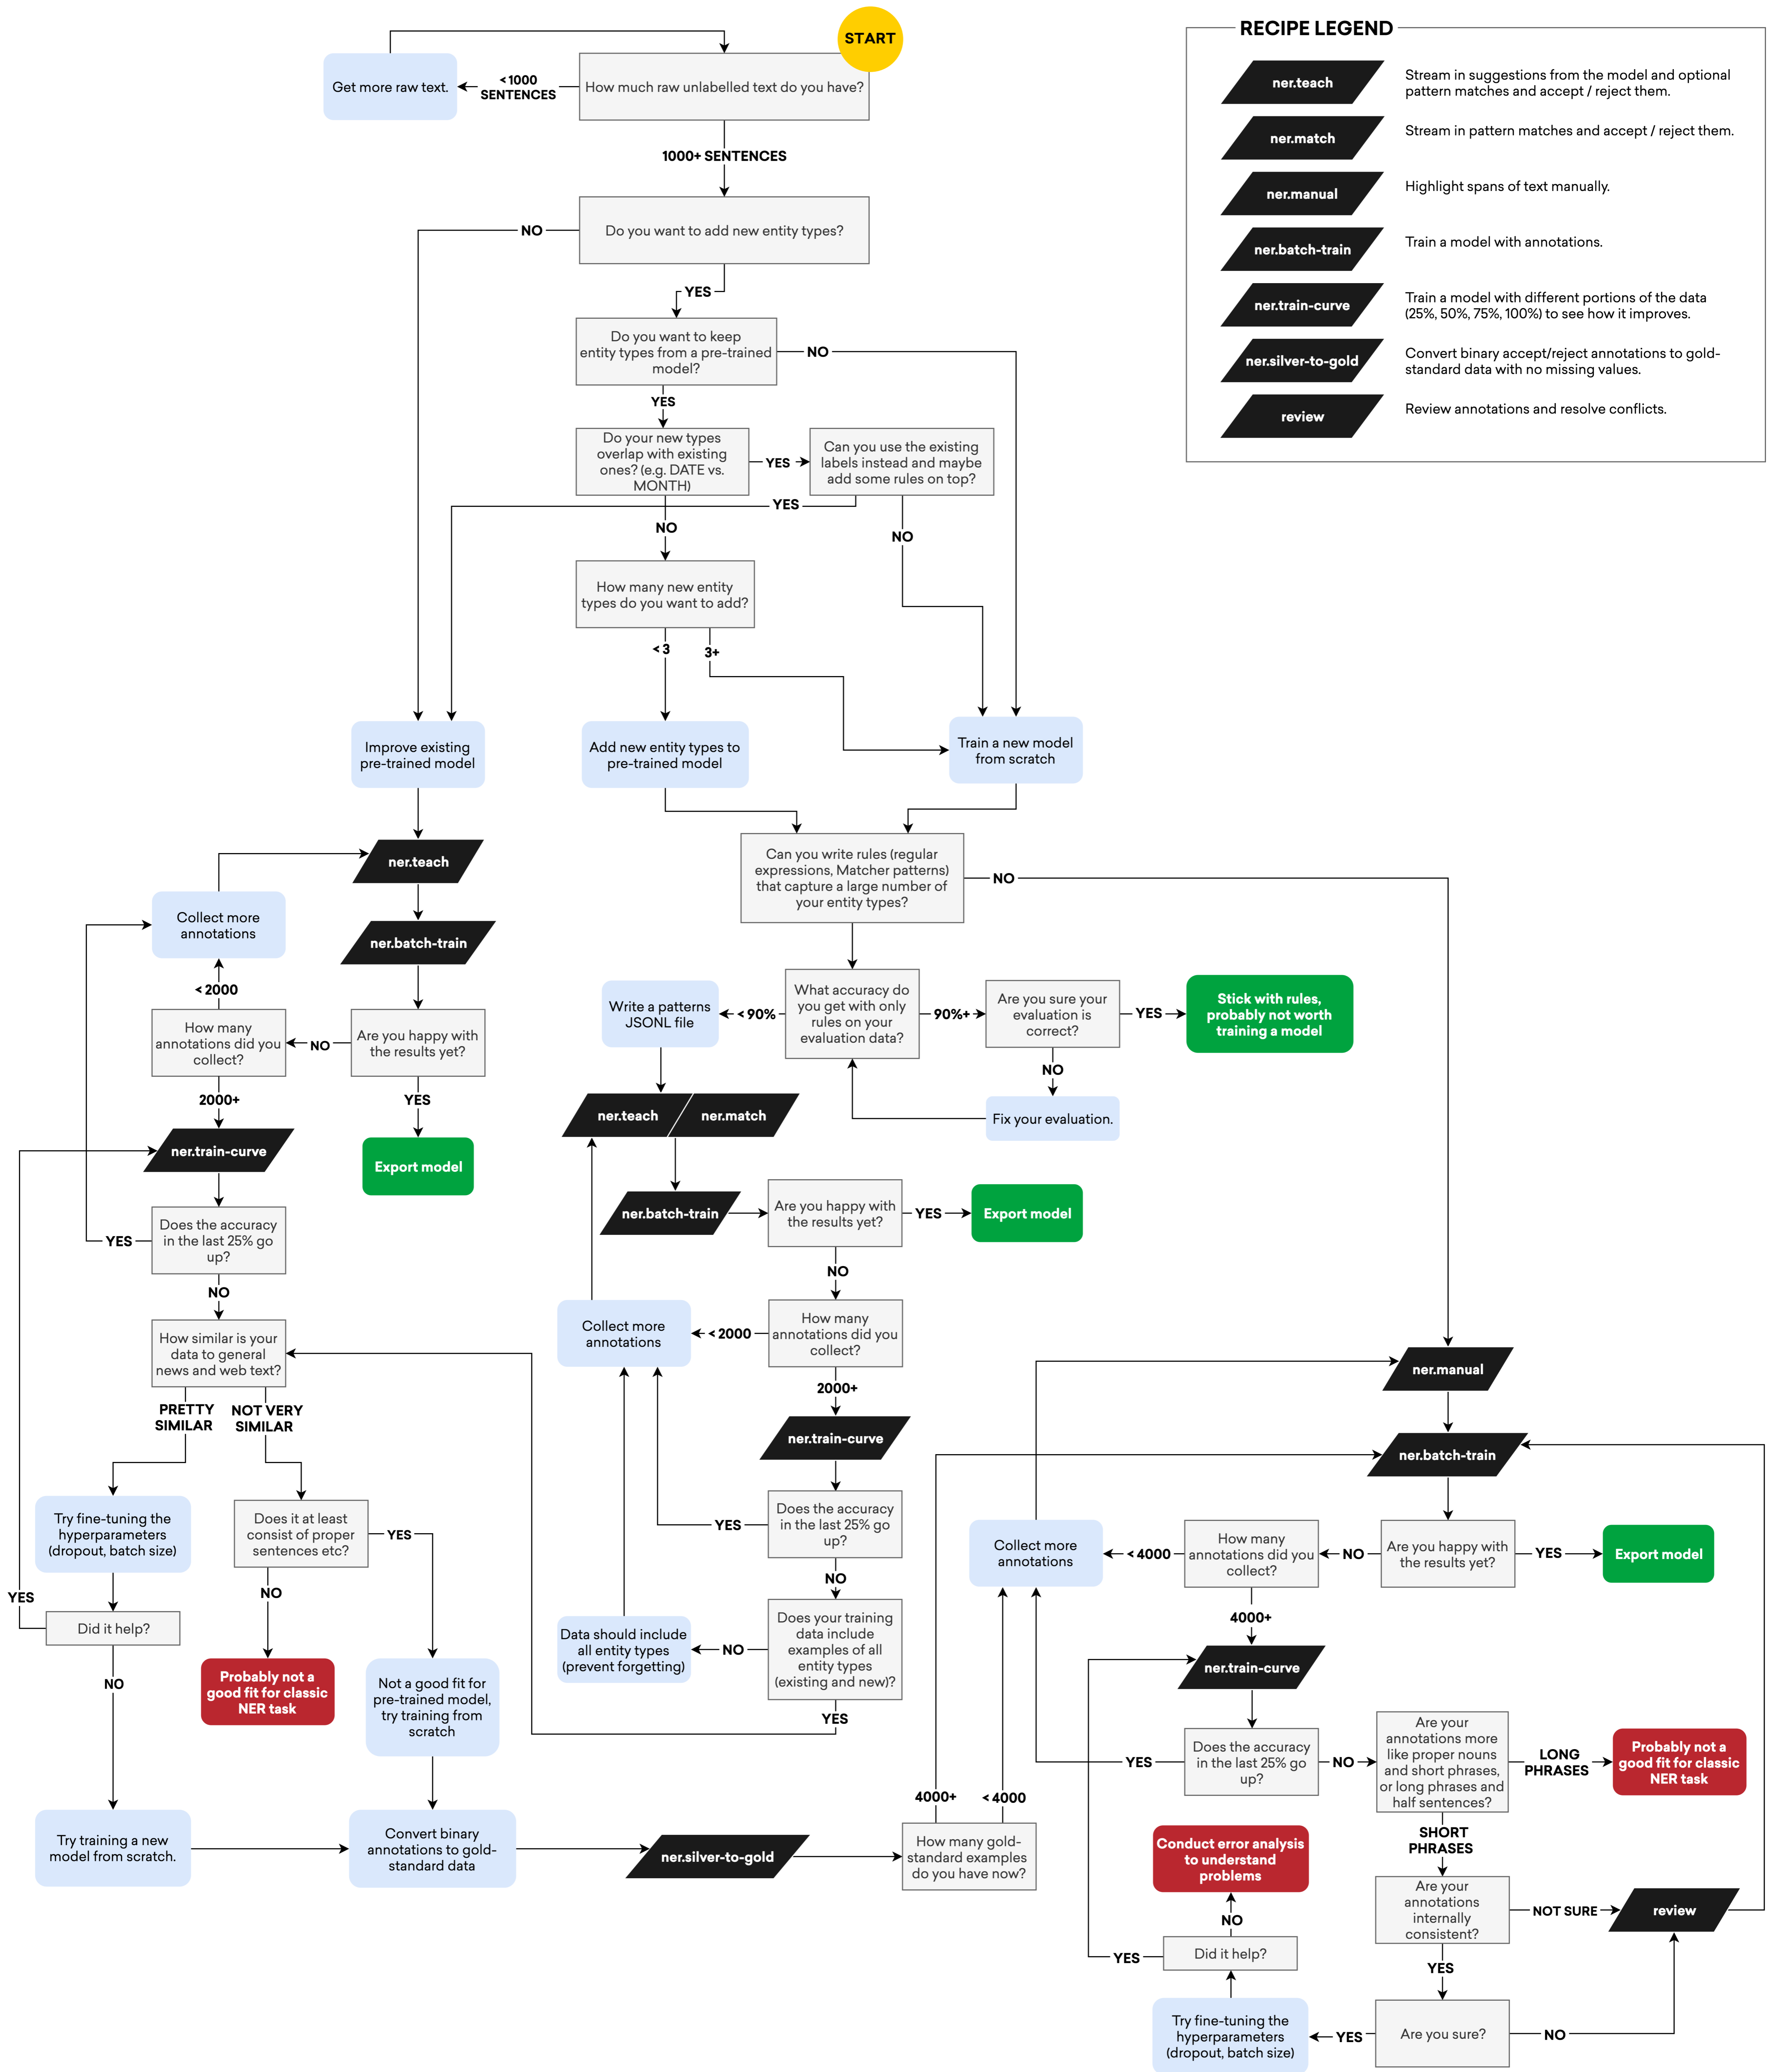

prodigy Annotation Flowchart: Named Entity Recognition

Prodigy is a modern annotation tool for machine learning and NLP, powered by active learning.

Website: <https://prodigy.ai>
 Forum: <https://support.prodigy.ai>